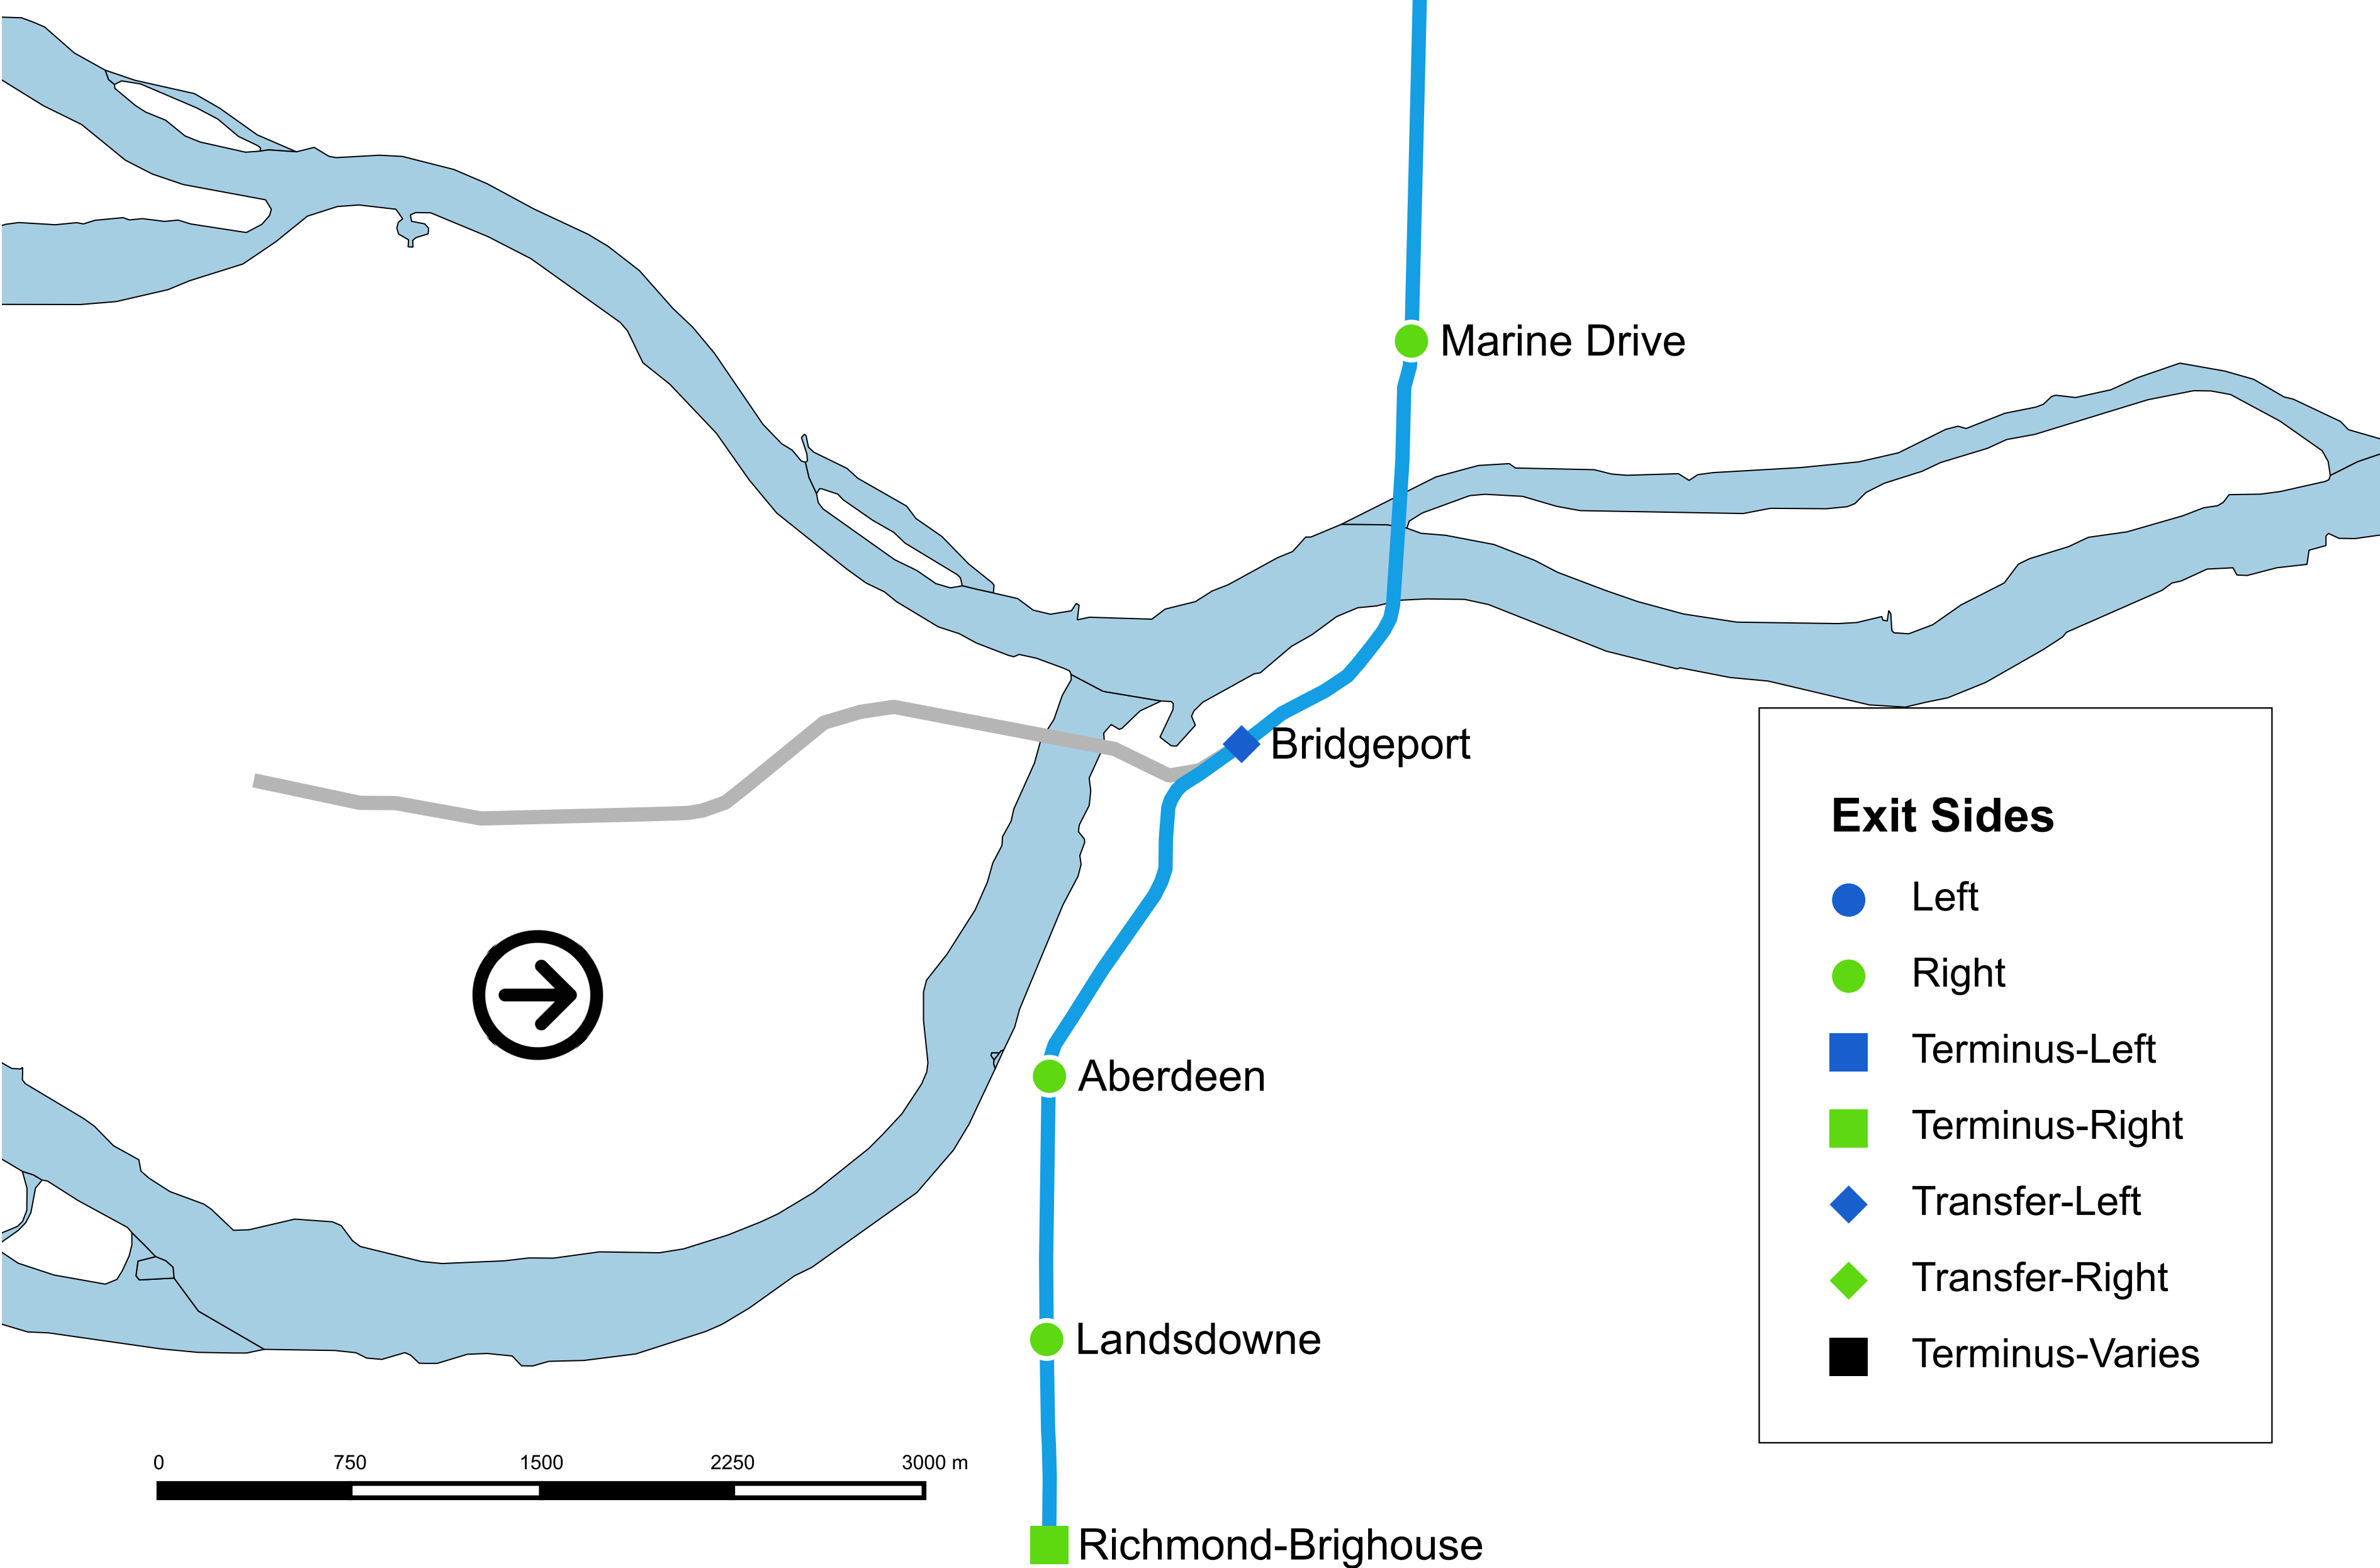

Canada Line to Waterfront (YVR Airport to Bridgeport)

Main Canada Line

#	Station	Exit Side
13	Richmond-Brighouse	R
12	Landsdowne	R
11	Aberdeen	R
10	Bridgeport	L
9	Marine Drive	R
8	Langara-49th Avenue	R
7	Oakridge-41st Avenue	R
6	King Edward	L
5	Broadway-City Hall	R
4	Olympic Village	L
3	Yaletown-Roundhouse	L
2	Vancouver City Centre	L
1	Waterfront	V

YVR Airport Spur

#	Station	Exit Side
1	YVR Airport	L
2	Sea Island Centre	L
3	Templeton	R

V = Varies

Exit Sides

- Left
- Right
- Terminus-Left
- Terminus-Right
- ◆ Transfer-Left
- ◆ Transfer-Right
- Terminus-Varies

N
↑

Canada Line to Richmond Brighouse (to YVR Airport)

Main Canada Line

#	Station	Exit Side
1	Waterfront	V
2	Vancouver City Centre	L
3	Yaletown-Roundhouse	L
4	Olympic Village	L
5	Broadway-City Hall	R
6	King Edward	R
7	Oakridge-41st Avenue	R
8	Langara-49th Avenue	R
9	Marine Drive	R
10	Bridgeport	L
11	Aberdeen	R
12	Landsdowne	R
13	Richmond-Brighouse	L

How to Use the Map and Tables

- 1) Find the station you plan to exit
- 2) If the station is green on the map or has an R beside it in the table, exit the train to the right relative to the direction the train is traveling
- 3) If the station is blue or has an L beside it in the table, use the exit on the left side of the train