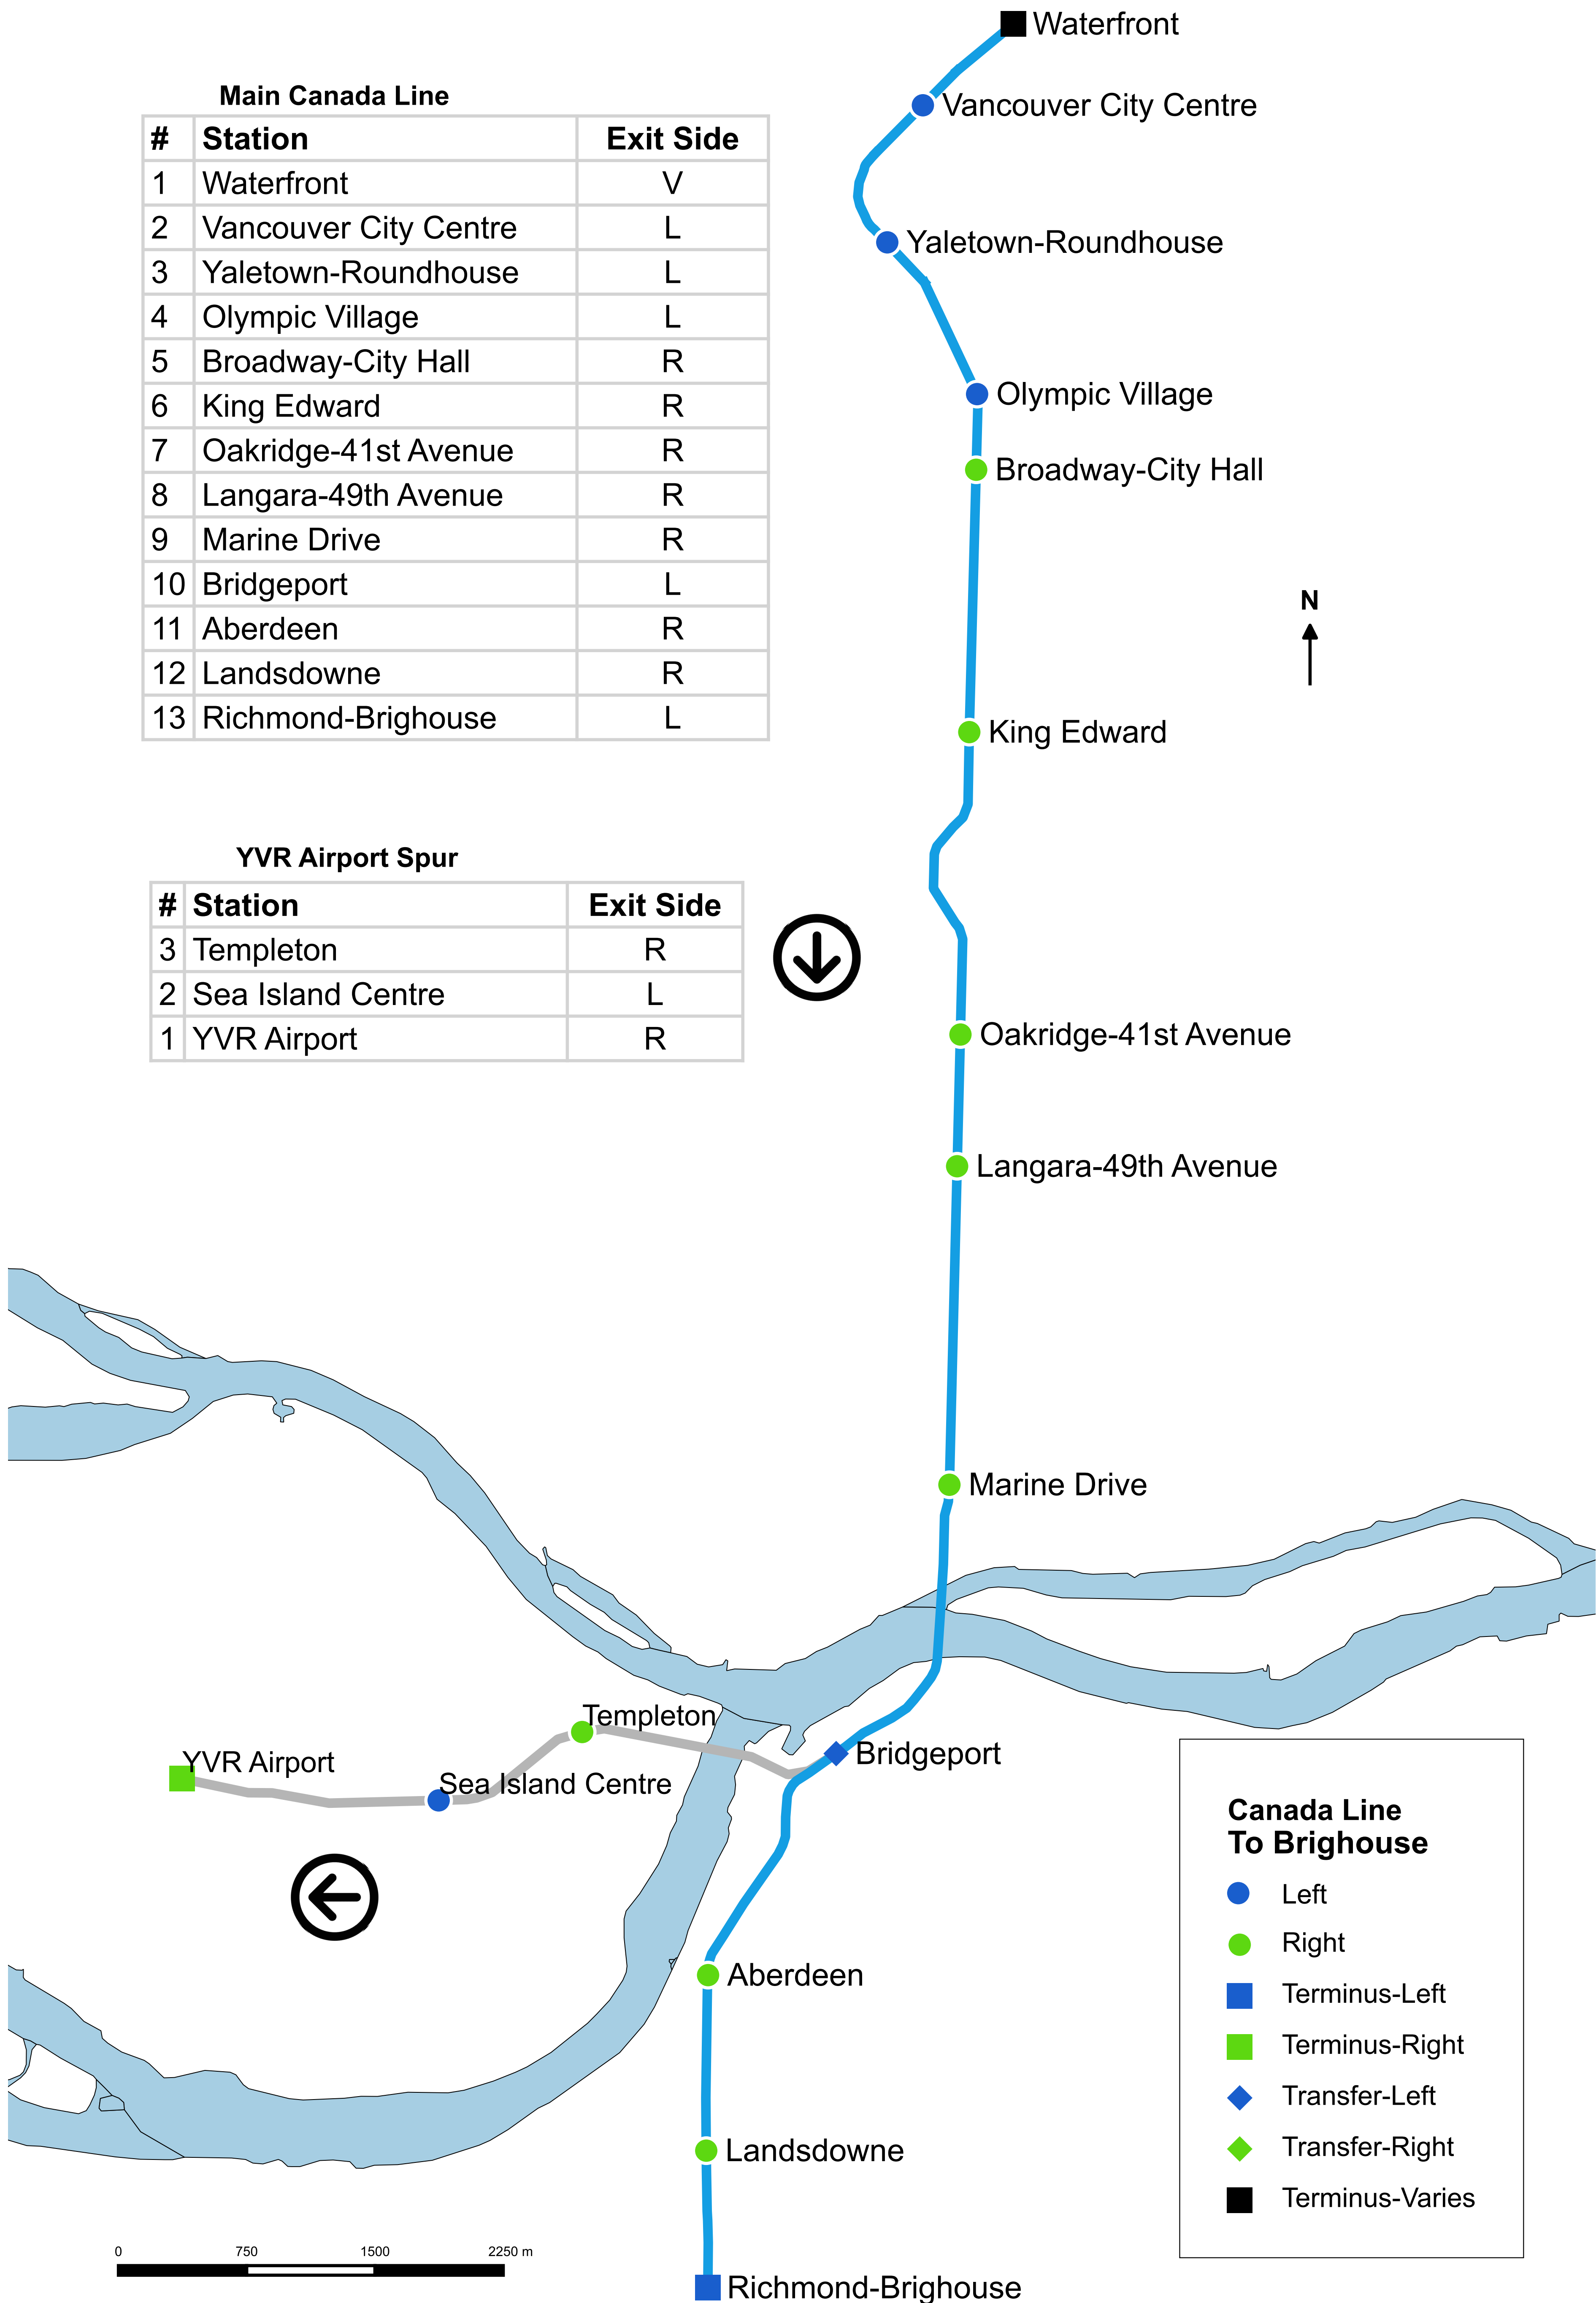

Canada Line to Waterfront (YVR Airport to Bridgeport)

Main Canada Line

#	Station	Exit Side
13	Richmond-Brighouse	R
12	Landsdowne	R
11	Aberdeen	R
10	Bridgeport	L
9	Marine Drive	R
8	Langara-49th Avenue	R
7	Oakridge-41st Avenue	R
6	King Edward	L
5	Broadway-City Hall	R
4	Olympic Village	L
3	Yaletown-Roundhouse	L
2	Vancouver City Centre	L
1	Waterfront	V

N
↑

Canada Line to Richmond Brighouse (to YVR Airport)

Main Canada Line

#	Station	Exit Side
1	Waterfront	V
2	Vancouver City Centre	L
3	Yaletown-Roundhouse	L
4	Olympic Village	L
5	Broadway-City Hall	R
6	King Edward	R
7	Oakridge-41st Avenue	R
8	Langara-49th Avenue	R
9	Marine Drive	R
10	Bridgeport	L
11	Aberdeen	R
12	Landsdowne	R
13	Richmond-Brighouse	L

YVR Airport Spur

#	Station	Exit Side
3	Templeton	R
2	Sea Island Centre	L
1	YVR Airport	R

Canada Line To Brighouse

- Left
- Right
- Terminus-Left
- Terminus-Right
- ◆ Transfer-Left
- ◆ Transfer-Right
- Terminus-Varies

How to Use the Map and Tables

- 1) Find the station you plan to exit
- 2) If the station is green on the map or has an R beside it in the table, exit the train to the right relative to the direction the train is traveling
- 3) If the station is blue or has an L beside it in the table, use the exit on the left side of the train